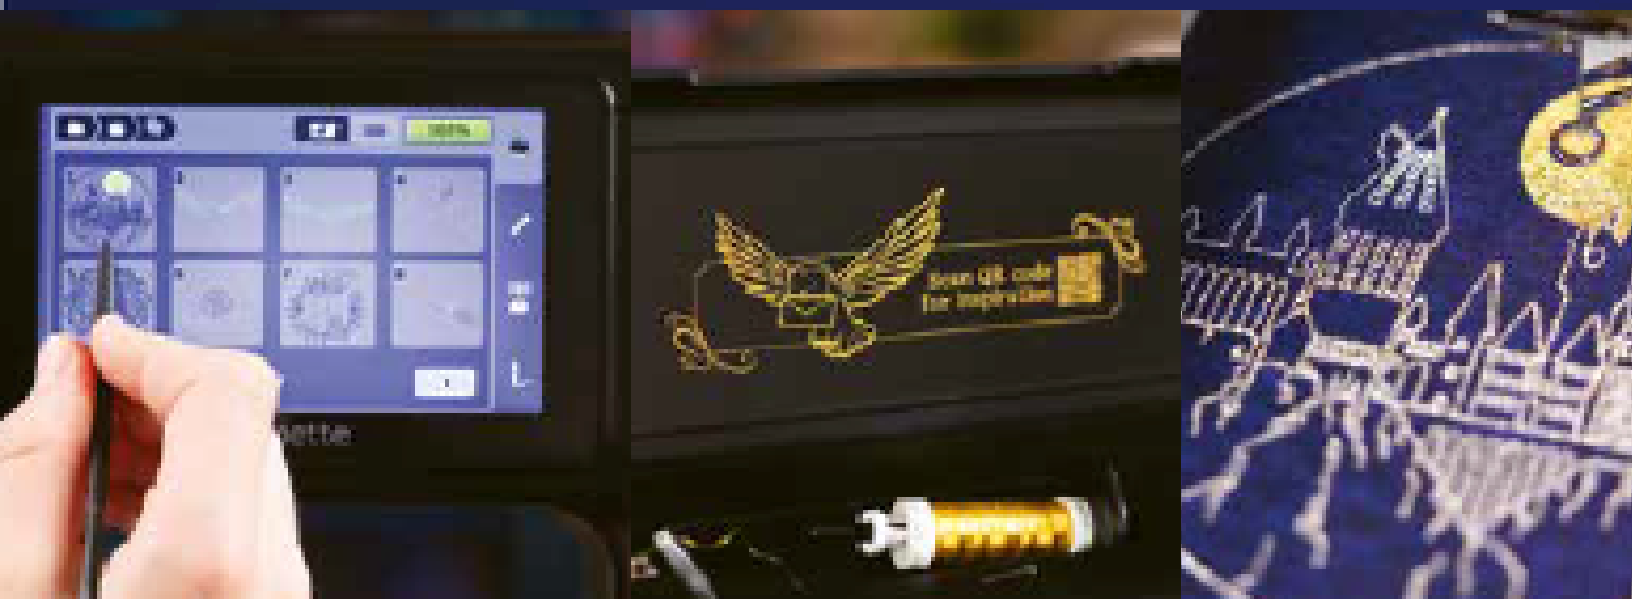

Add a Spellbinding Touch to your Creations

The b79 Harry Potter brings a treasure trove of creative extras straight to your sewing space. Alongside the exclusive Harry Potter embroidery motifs and decorative stitches, you get a generous set of hoops, presser feet and workspace that lets your ideas unfold with ease. It is everything you need to craft pieces that feel truly special.

Included Extras

- ⚡ 10 exclusive Harry Potter embroidery motifs
- ⚡ 5 exclusive Harry Potter decorative stitches
- ⚡ 3 embroidery hoops in three sizes
- ⚡ 10 sewing feet
- ⚡ Extension table